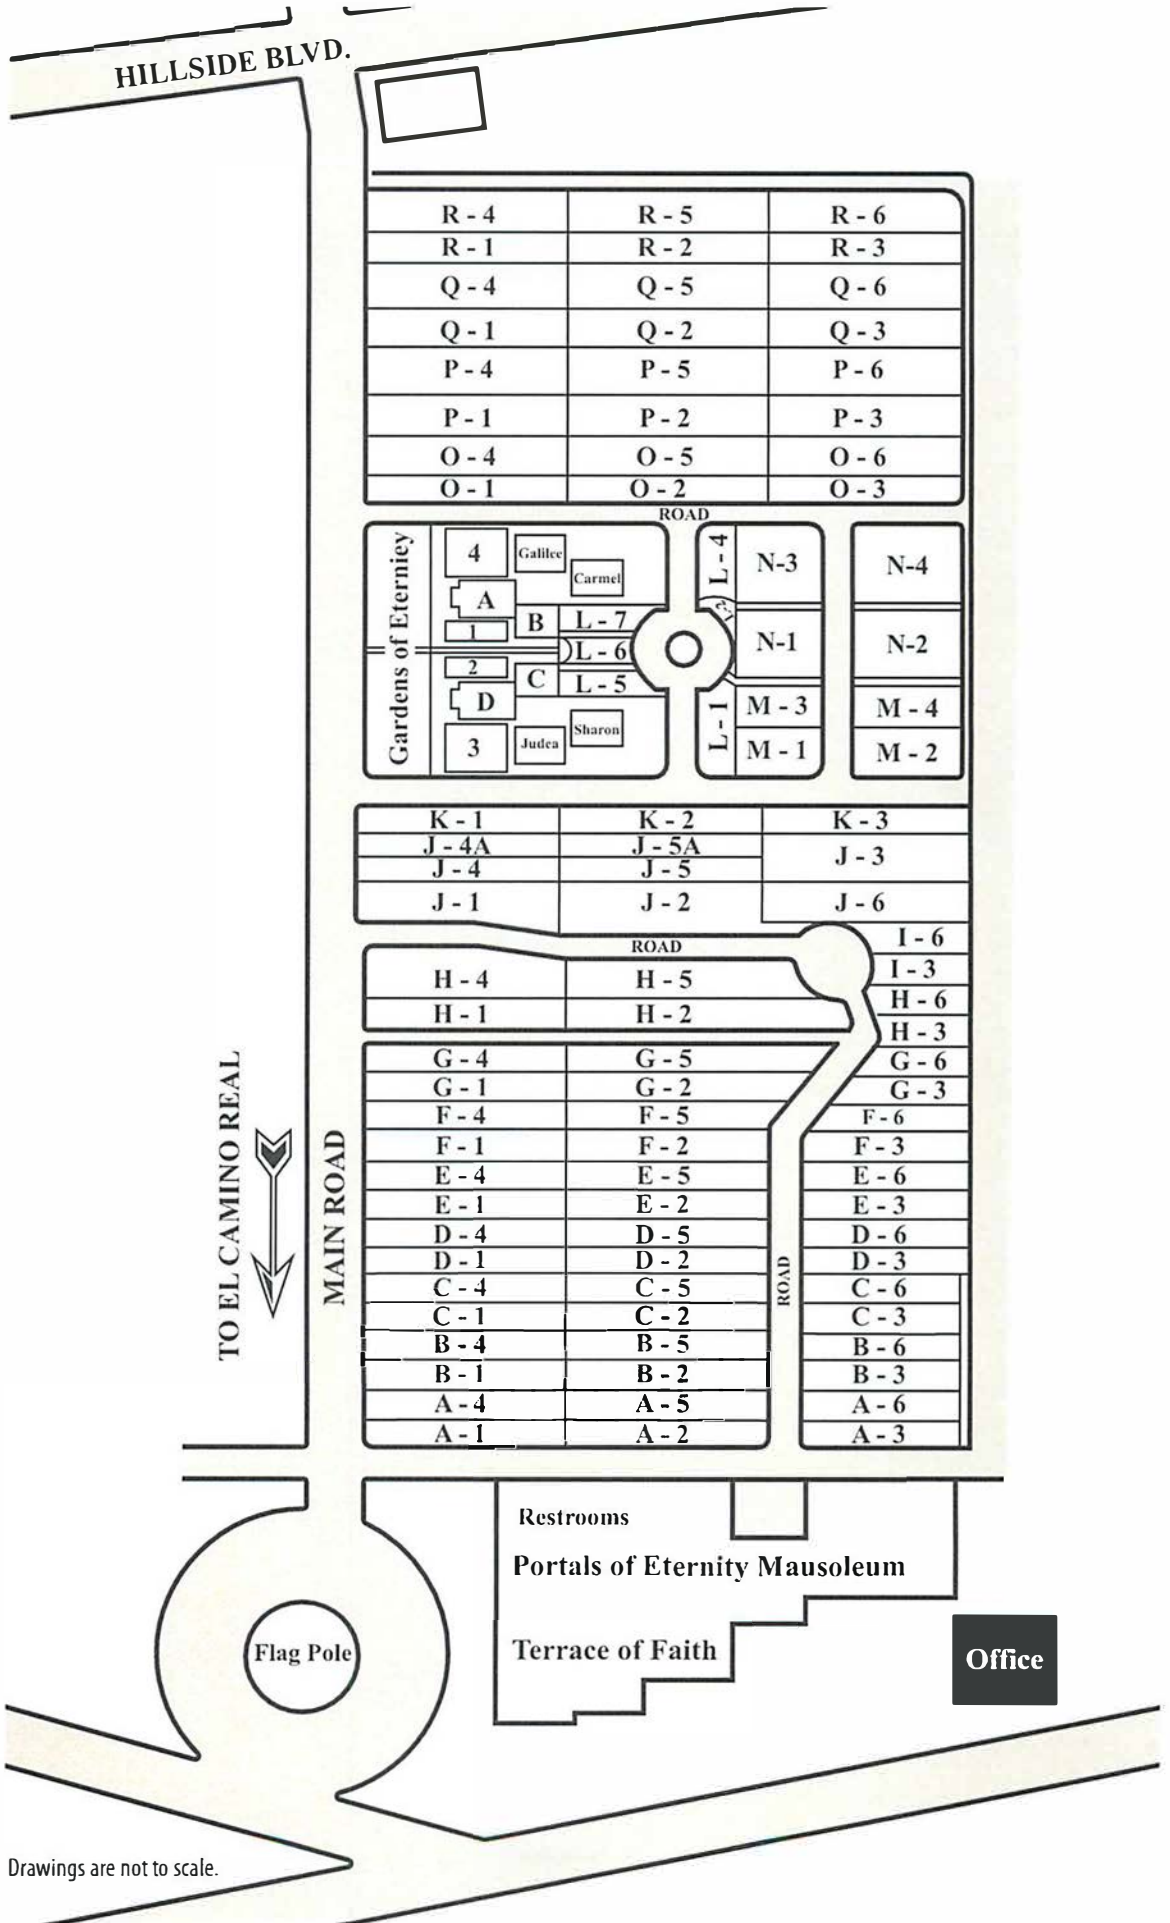

Jewish Cemeteries
of San Francisco™

Hills of Eternity Memorial Park

1301 El Camino Real | Colma | CA 94014

Drawings are not to scale.