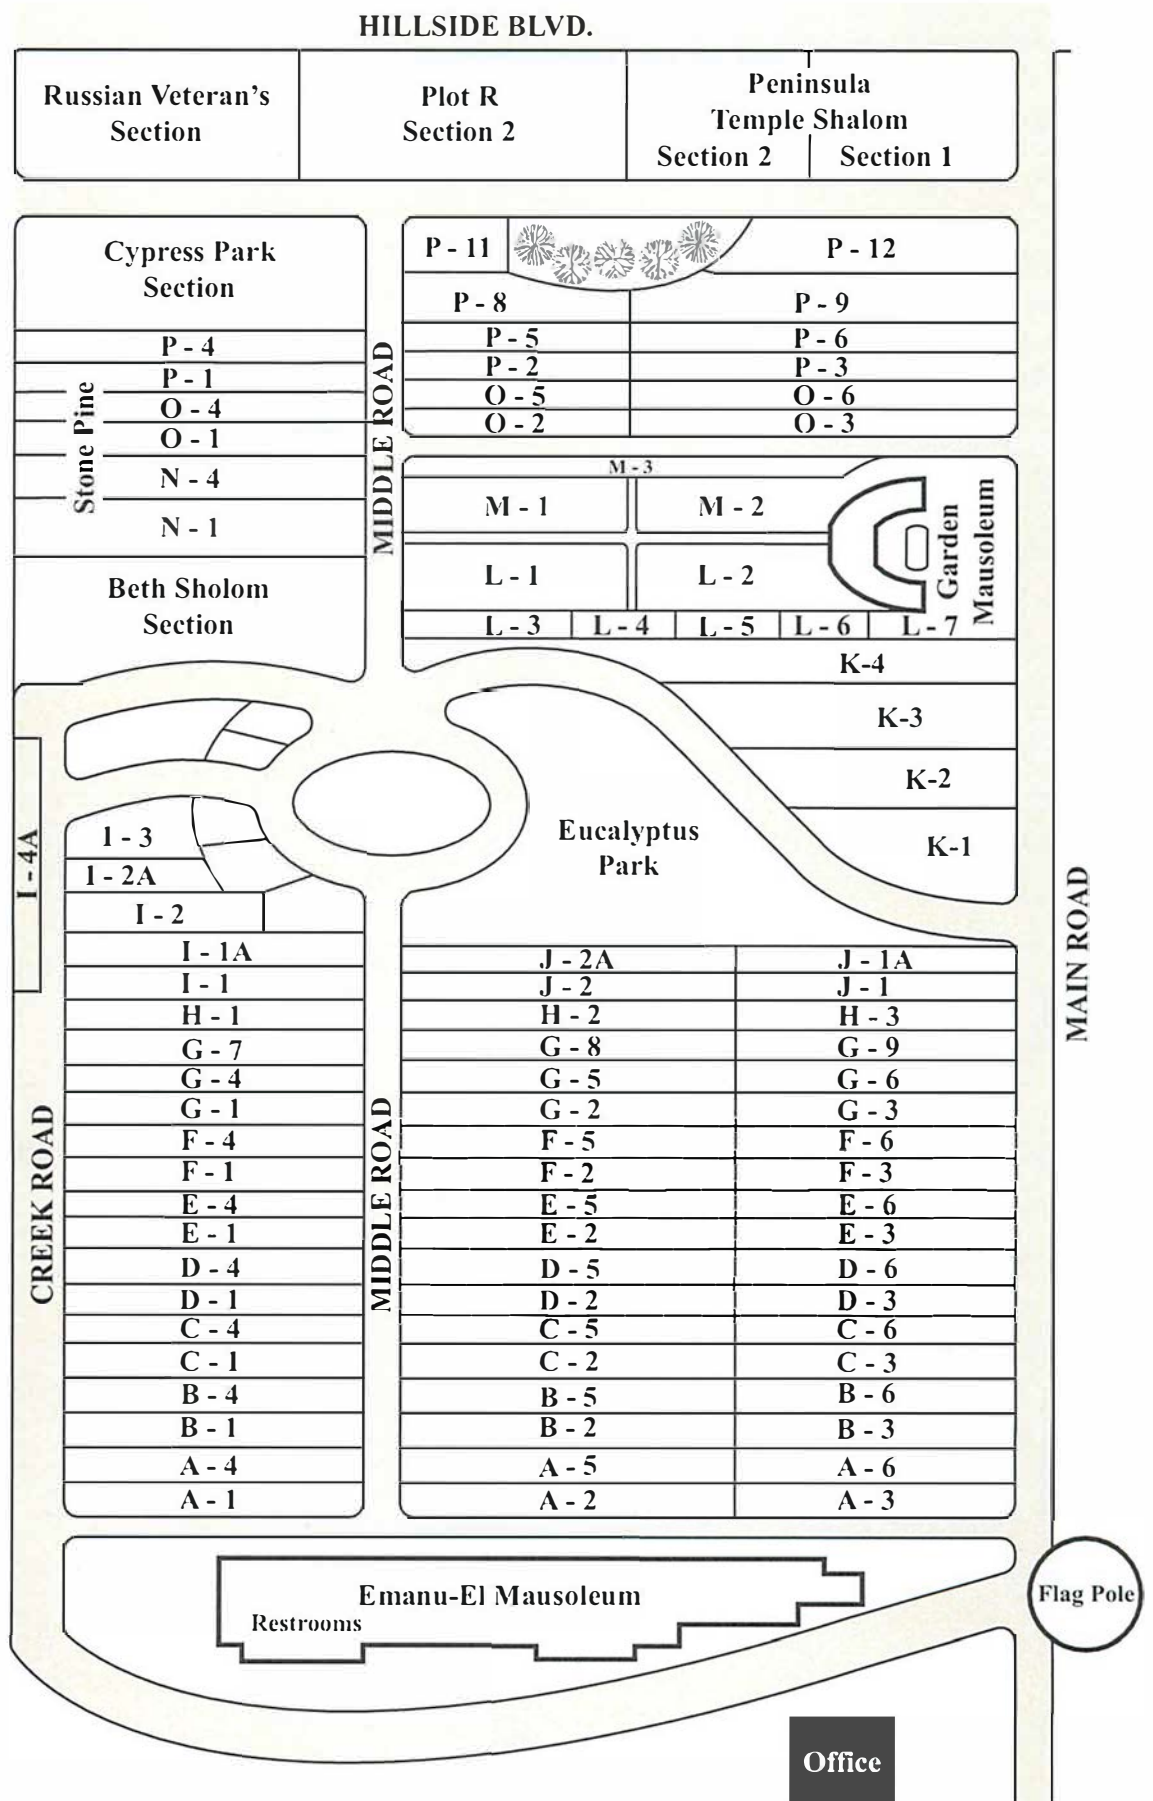

Jewish Cemeteries
of San Francisco™

Home of Peace Cemetery

1299 El Camino Real | Colma | CA 94014

Drawings are not to scale.